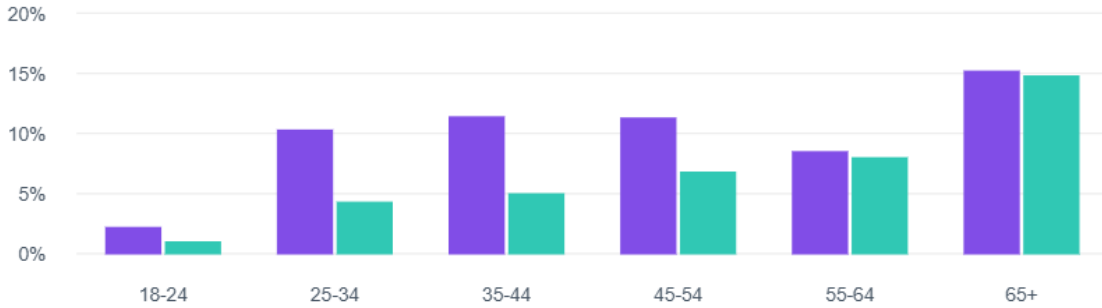

Demographics

Lifetime

Followers i

1,282

Age and gender

■ Men 59.50%

■ Women 40.50%

Location